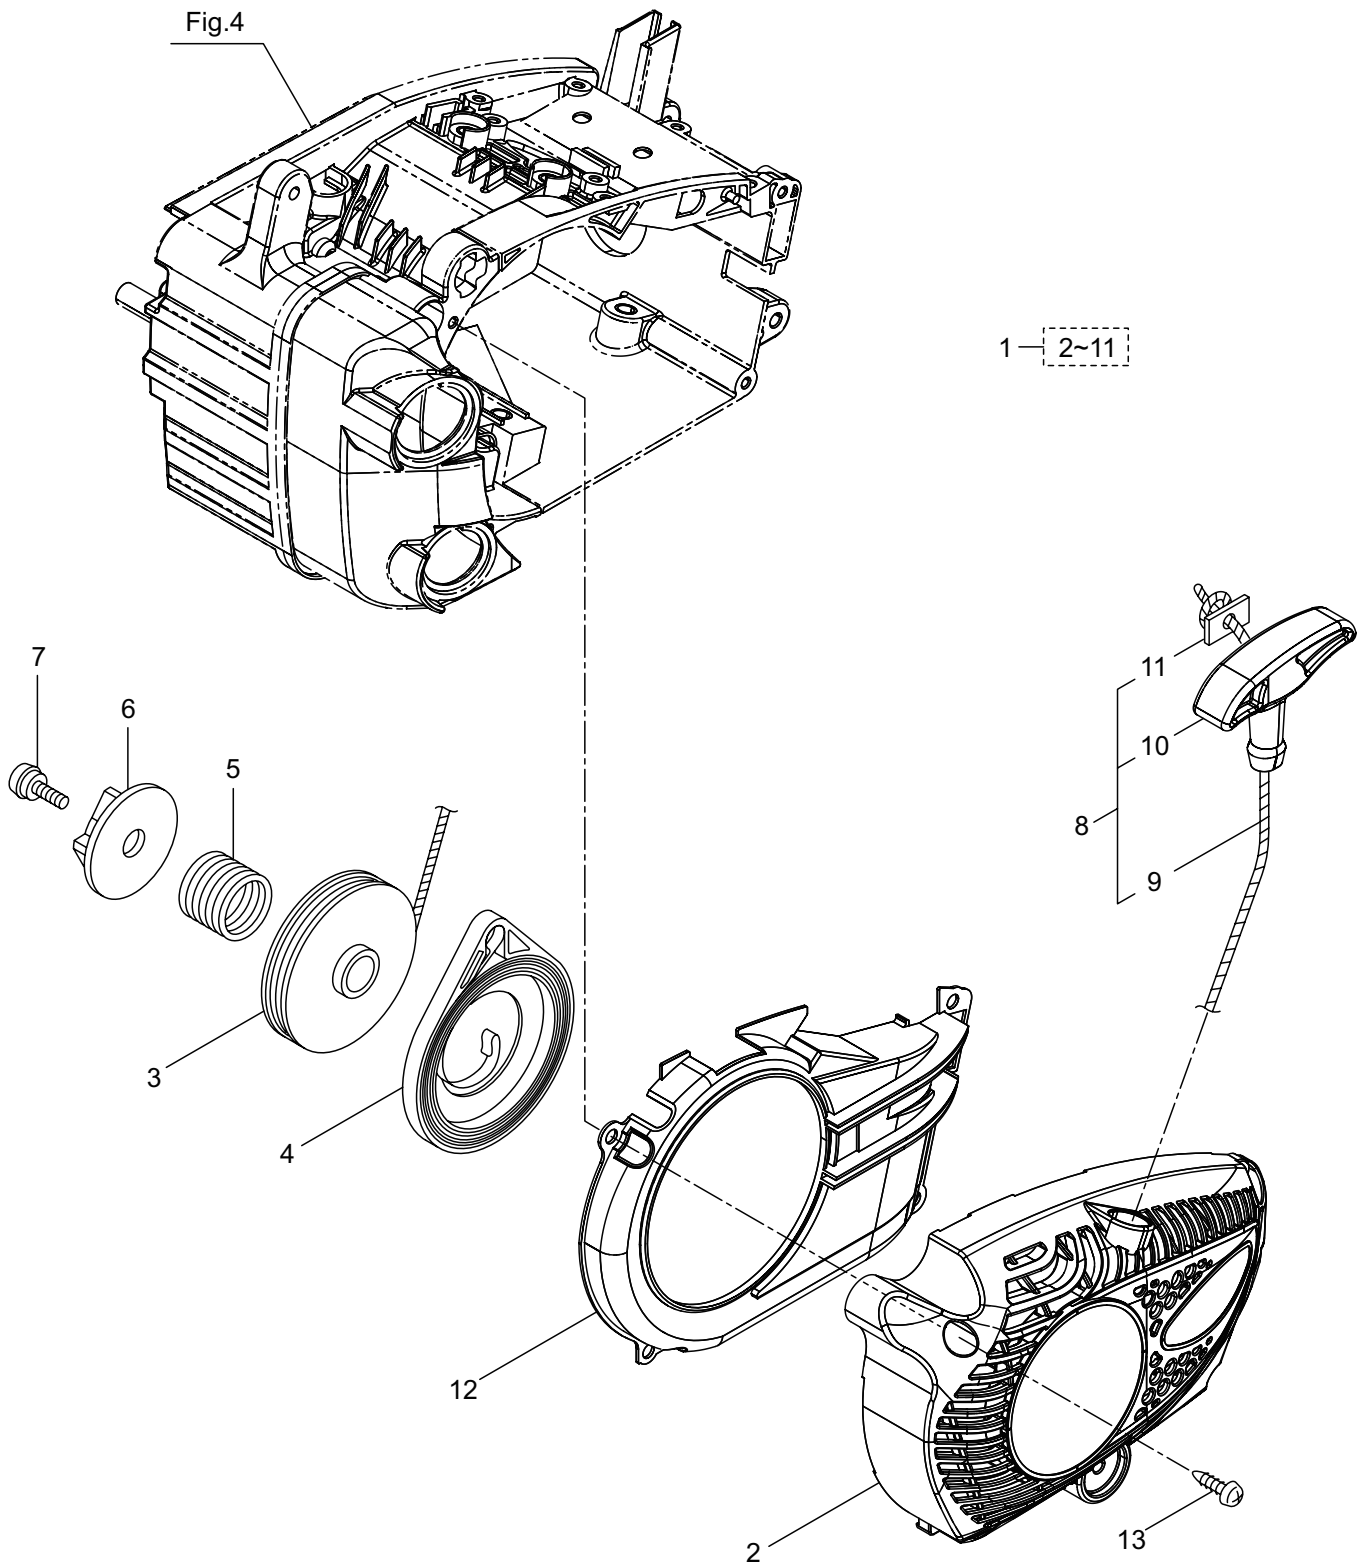

5. KJCV3101TS(10)
RECOIL STARTER

Ref. No.	Part No.	Part Name	Q'ty	Remarks
5-1	286885	Recoil Stater Ass'y	1	Incl.2-11
5-2	287014	Starter Case Comp	1	
5-3	283274	Reel	1	
5-4	283275	Spring Ass'y	1	
5-5	283276	Damper Spring	1	
5-6	285597	Cam Plate	1	
5-7	267213	Screw	1	
5-8	285697	Rope Ass'y	1	Incl.9-11
5-9	283279	Starter Rope	1	
5-10	285581	Starter Knob	1	
5-11	283281	Rope Stopper	1	
5-12	285548	Fan Cover	1	
5-13	285631	Screw	4	M4x16