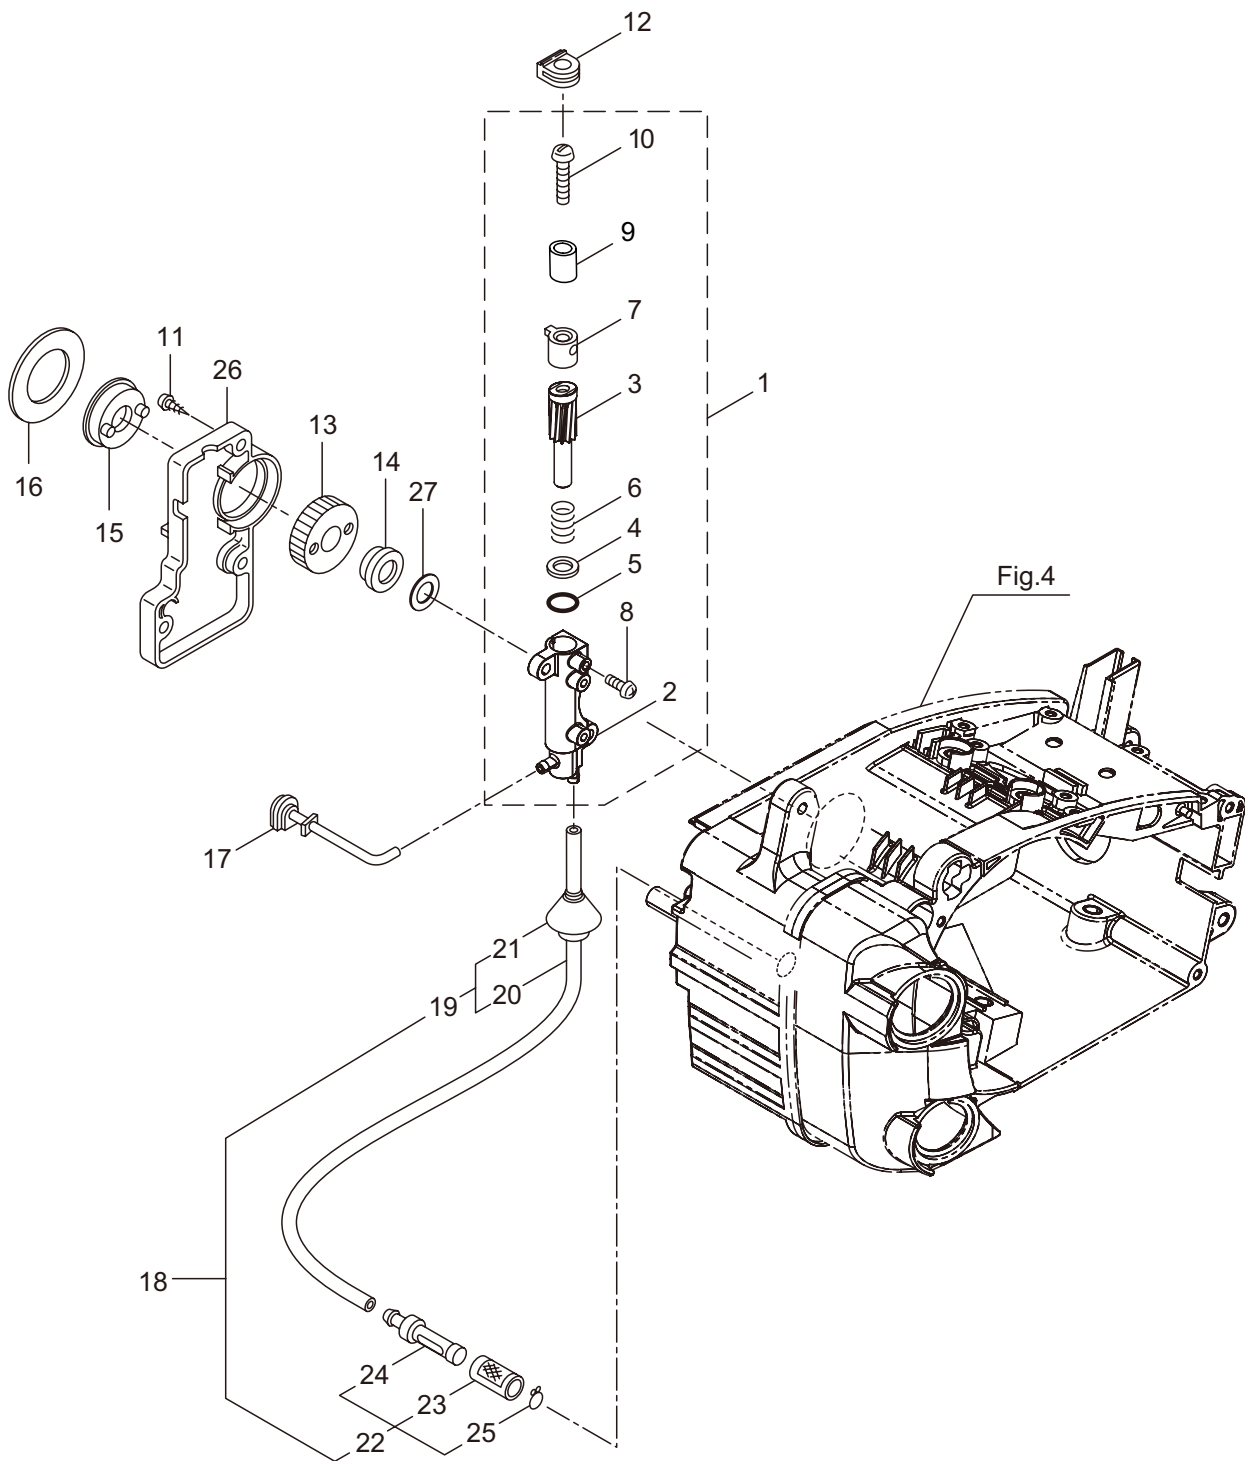

PARTS LIST

KJCV3101TS(10)

CONTENTS

1. ENGINE	1 ~ 2
2. OIL PUMP	3 ~ 4
3. CARBURETOR	5 ~ 8
4. ENGINE CASE	9 ~ 10
5. RECOIL STARTER	11 ~ 12
6. HANDLE	13 ~ 14
7. CHAIN CASE	15 ~ 16
8. LABEL, ACCESSORIES	17 ~ 18

2. KJCV3101TS(10)
OIL PUMP

Ref. No.	Part No.	Part Name	Q'ty	Remarks
2-1	286816	Oil Pump Ass'y	1	Incl.2-10
2-2	285527	Pump Body	1	
2-3	285550	Wheel Gear	1	
2-4	286801	Washer	1	t0.5 6.5x9.8
2-5	014759	O-Ring	1	P6
2-6	285551	Spring	1	
2-7	285534	Pump Cap	1	
2-8	285630	Screw	1	M3x8
2-9	288184	Sleeve	1	
2-10	285617	Screw	1	M4x25
2-11	285631	Screw	5	M4x16
2-12	285528	Grommet	1	
2-13	286303	Worm Gear	1	
2-14	276106	Bush	1	
2-15	286305	Bush	1	
2-16	286241	Washer	1	
2-17	285522	Oil Pipe A	1	
2-18	286802	Oil Pipe B Ass'y	1	Incl.19-25
2-19	285523	Oil Pipe B Ass'y	1	Incl.20,21
2-20	265725	Pipe	1	220L
2-21	261339	Grommet	1	
2-22	286818	Oil Filtr Ass'y	1	Incl.23-25
2-23	285524	Oil Filtr	1	
2-24	285525	Oil Filtr Body	1	
2-25	261117	Clip	1	
2-26	285598	Oil Pump Cover	1	
2-27	276107	Washer	1	