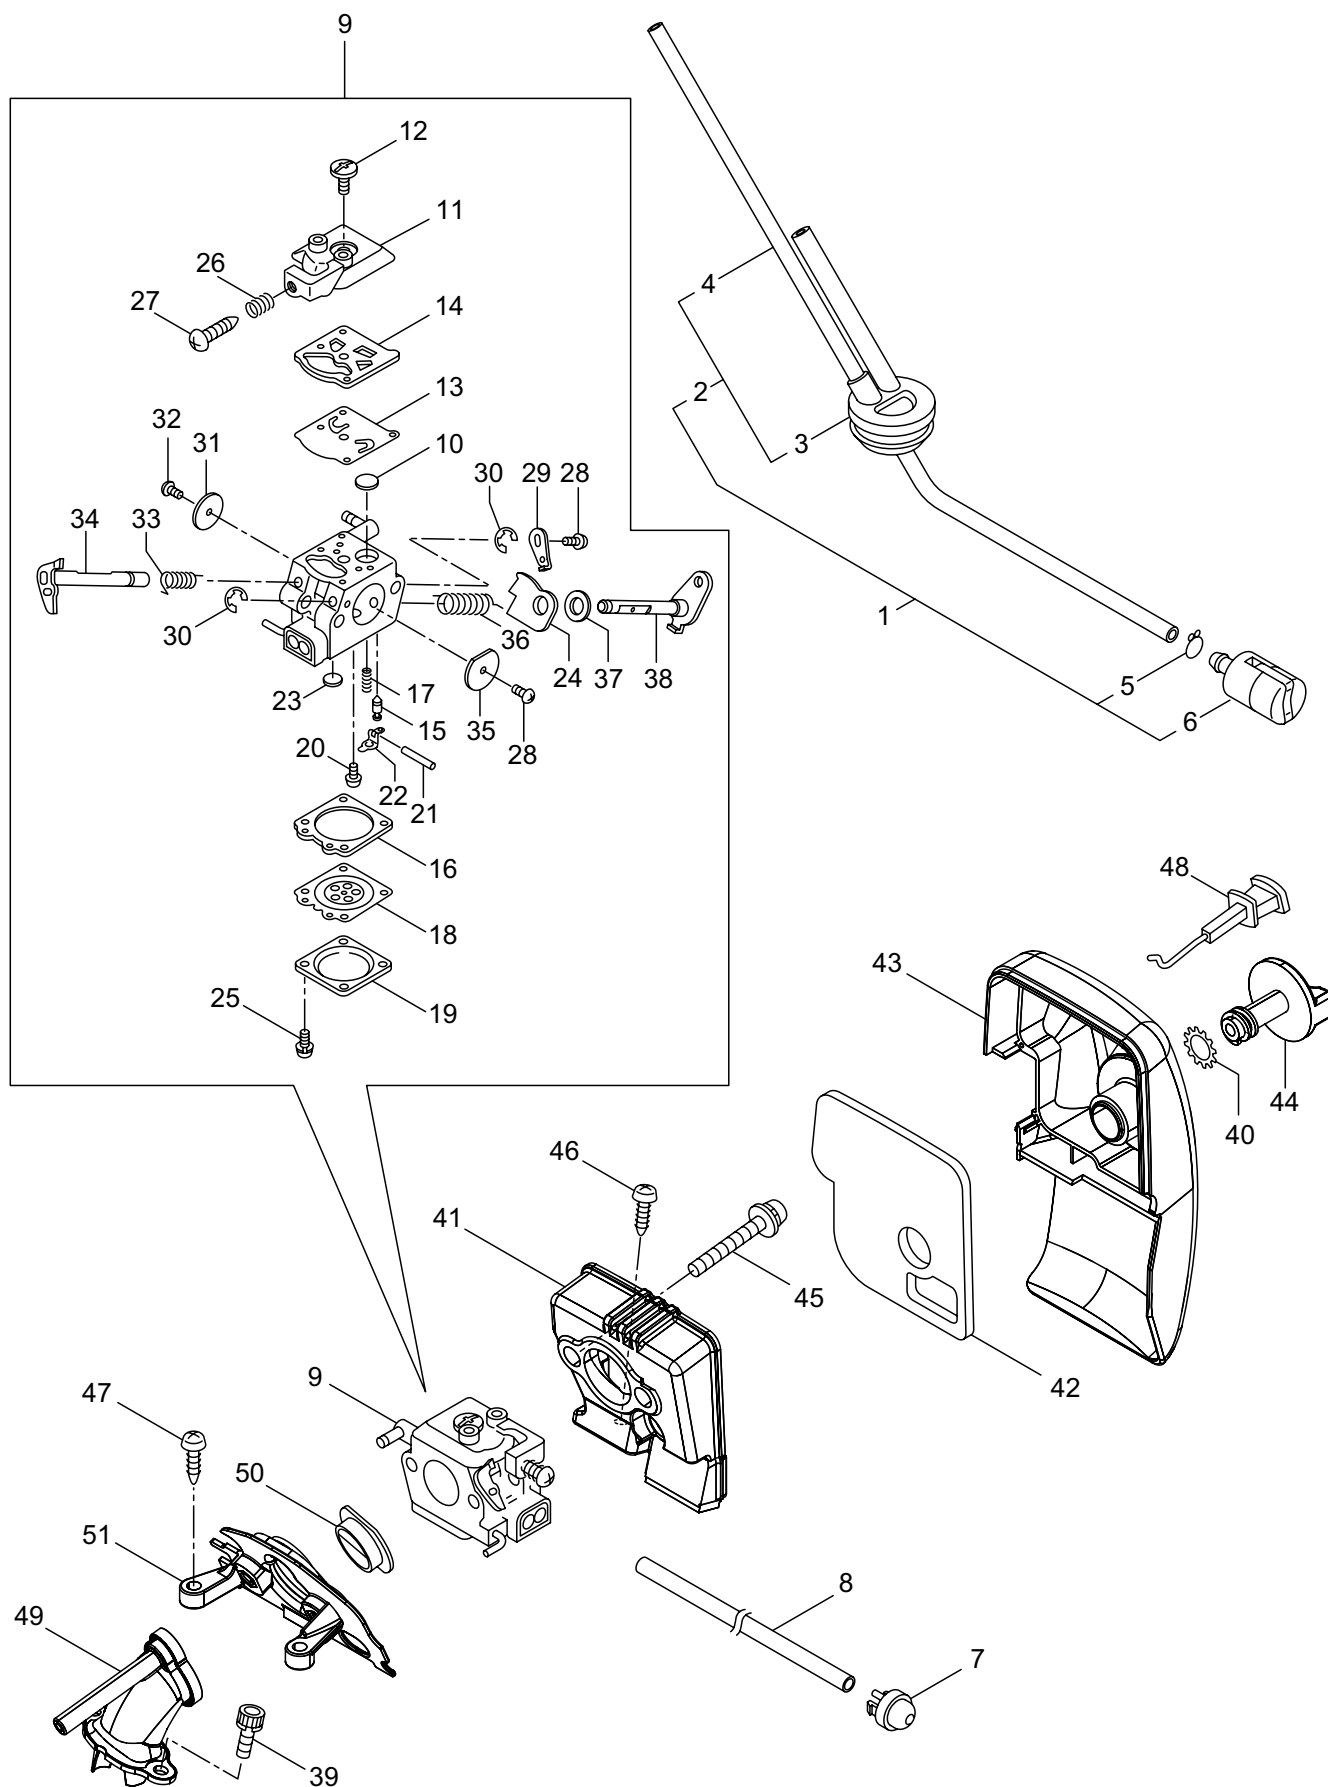

3. KJCV3101TS(10)
CARBURETOR

Ref. No.	Part No.	Part Name	Q'ty	Remarks
3-1	285488	Fuel Pipe Ass'y	1	Incl.2-6
3-2	285489	Pipe Ass'y	1	Incl.3,4
3-3	285490	Fuel Grommet	1	
3-4	285491	Fuel Pipe A	1	3x5x222L
3-5	261117	Clip	2	
3-6	286749	Filter Ass'y	1	
3-7	282299	Pump	1	
3-8	285492	Fuel Pipe B	1	2.4x5x145L
3-9	289500	Carburetor Ass'y	1	Incl.10-38
3-10	261872	Screen	1	
3-11	287168	Pump Cover	1	
3-12	287169	Screw	1	
3-13	287170	Diaphragm	1	
3-14	287171	Gasket	1	
3-15	262986	Needle Valve	1	
3-16	263727	Gasket	1	
3-17	287172	Spring	1	
3-18	283905	Diaphragm, Meterring	1	
3-19	263726	Cover Plate	1	
3-20	287173	Screw	1	
3-21	262989	Lever Pin	1	
3-22	262990	Lever	1	
3-23	287174	Plug	1	
3-24	287191	Lever	1	
3-25	287192	Screw	4	
3-26	287178	Spring	1	
3-27	287179	Idle Adjust Screw	1	
3-28	287180	Screw	2	
3-29	287181	Lever	1	
3-30	287182	Ring	2	
3-31	287183	Throttle Valve	1	
3-32	287184	Screw	1	
3-33	287185	Spring	1	
3-34	287186	Shaft	1	
3-35	287187	Choke Valve	1	
3-36	287188	Spring	1	
3-37	287189	Washer	1	
3-38	287190	Shaft	1	
3-39	285618	Bolt	2	M4x12
3-40	288404	Washer	1	
3-41	285539	Cleaner Body	1	
3-42	285584	Element	1	
3-43	285579	Cleaner Cover	1	
3-44	286879	Knob	1	
3-45	285633	Screw	2	M5x45