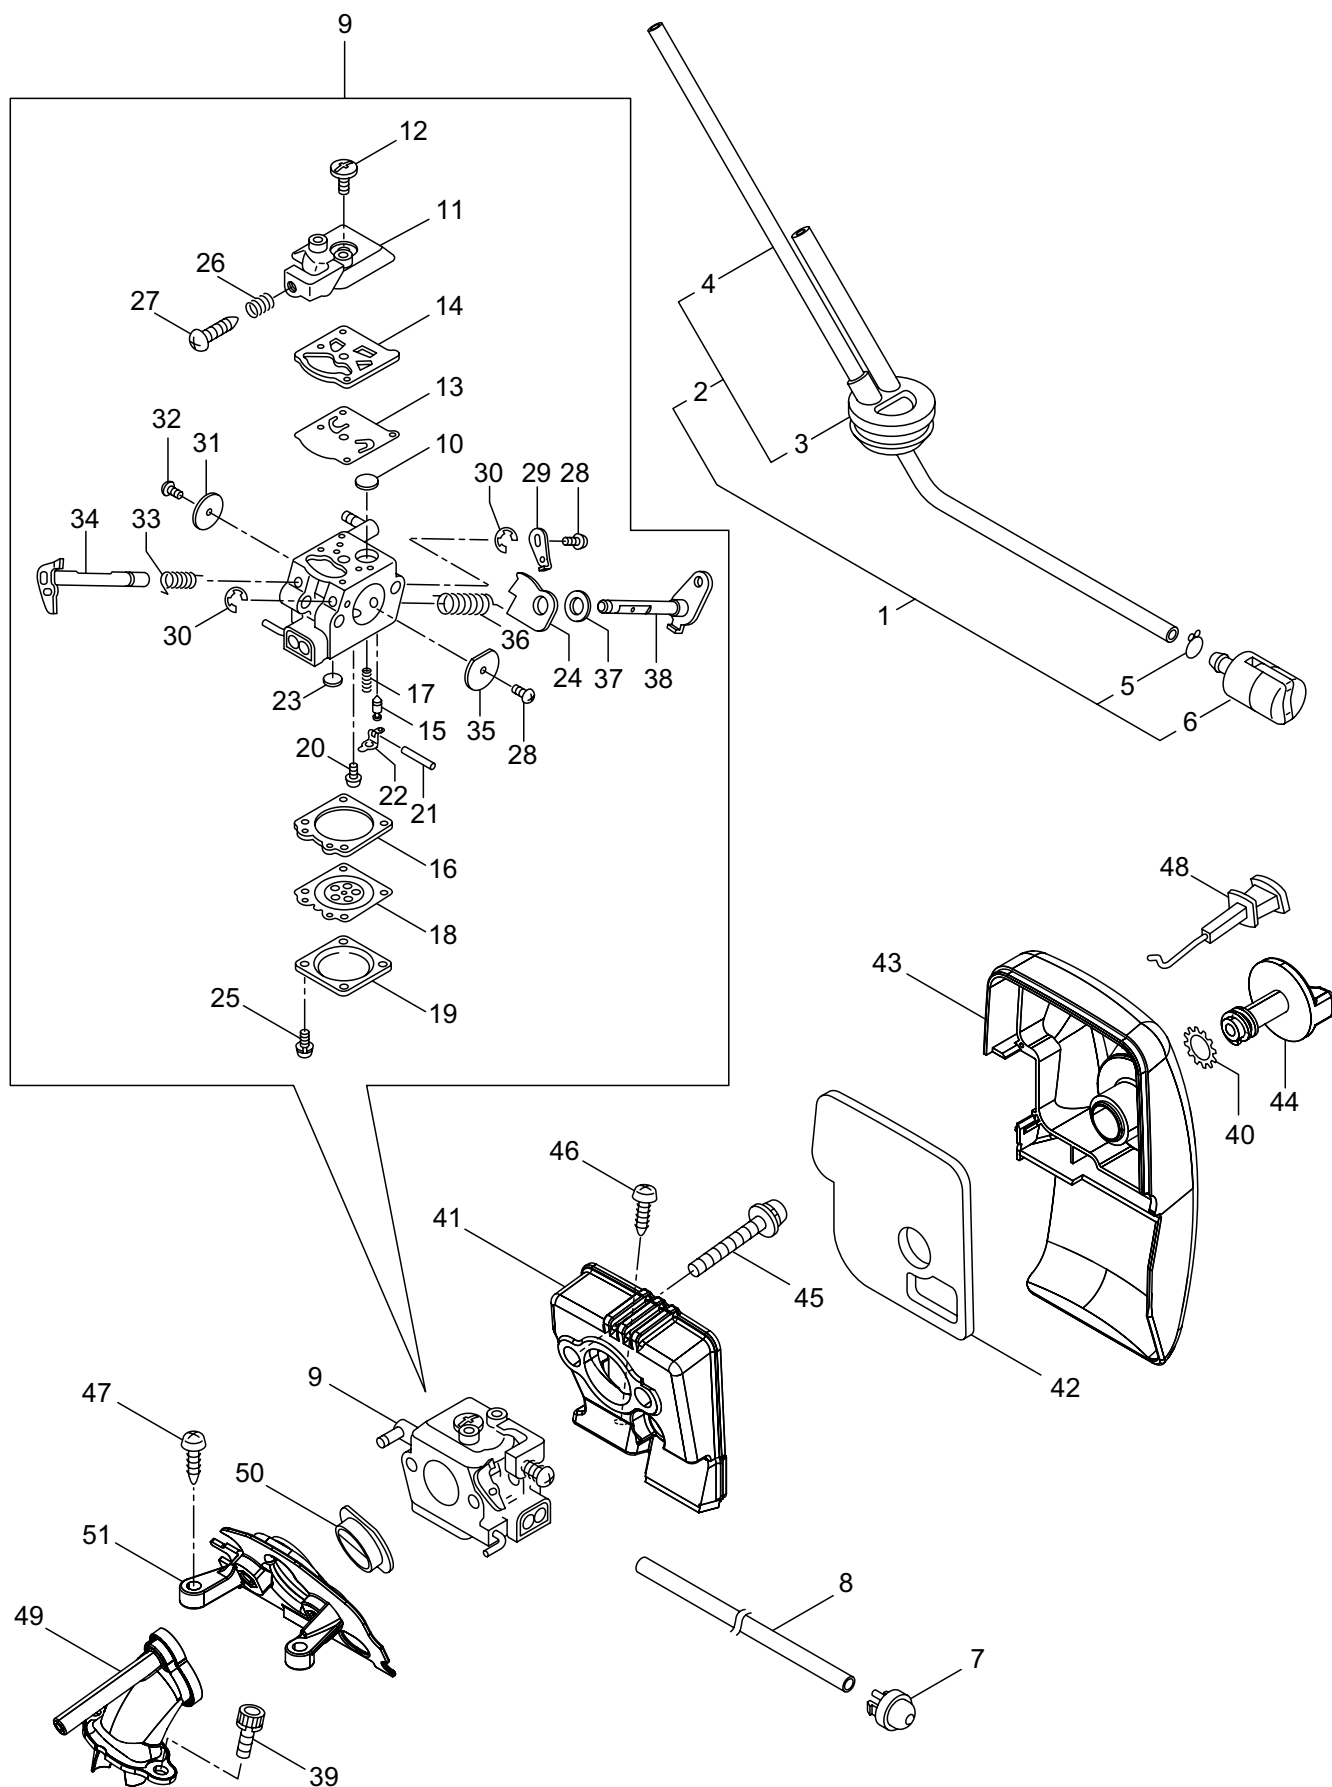

3. KJCV3101TS(10) CARBURETOR

Ref. No.	Part No.	Part Name	Q'ty	Remarks
3-46	285631	Screw	1	M4x16
3-47	285631	Screw	2	M4x16
3-48	287088	Choke Rod	1	
3-49	285495	Insulator	1	
3-50	288551	Ring	1	
3-51	285497	Plate	1