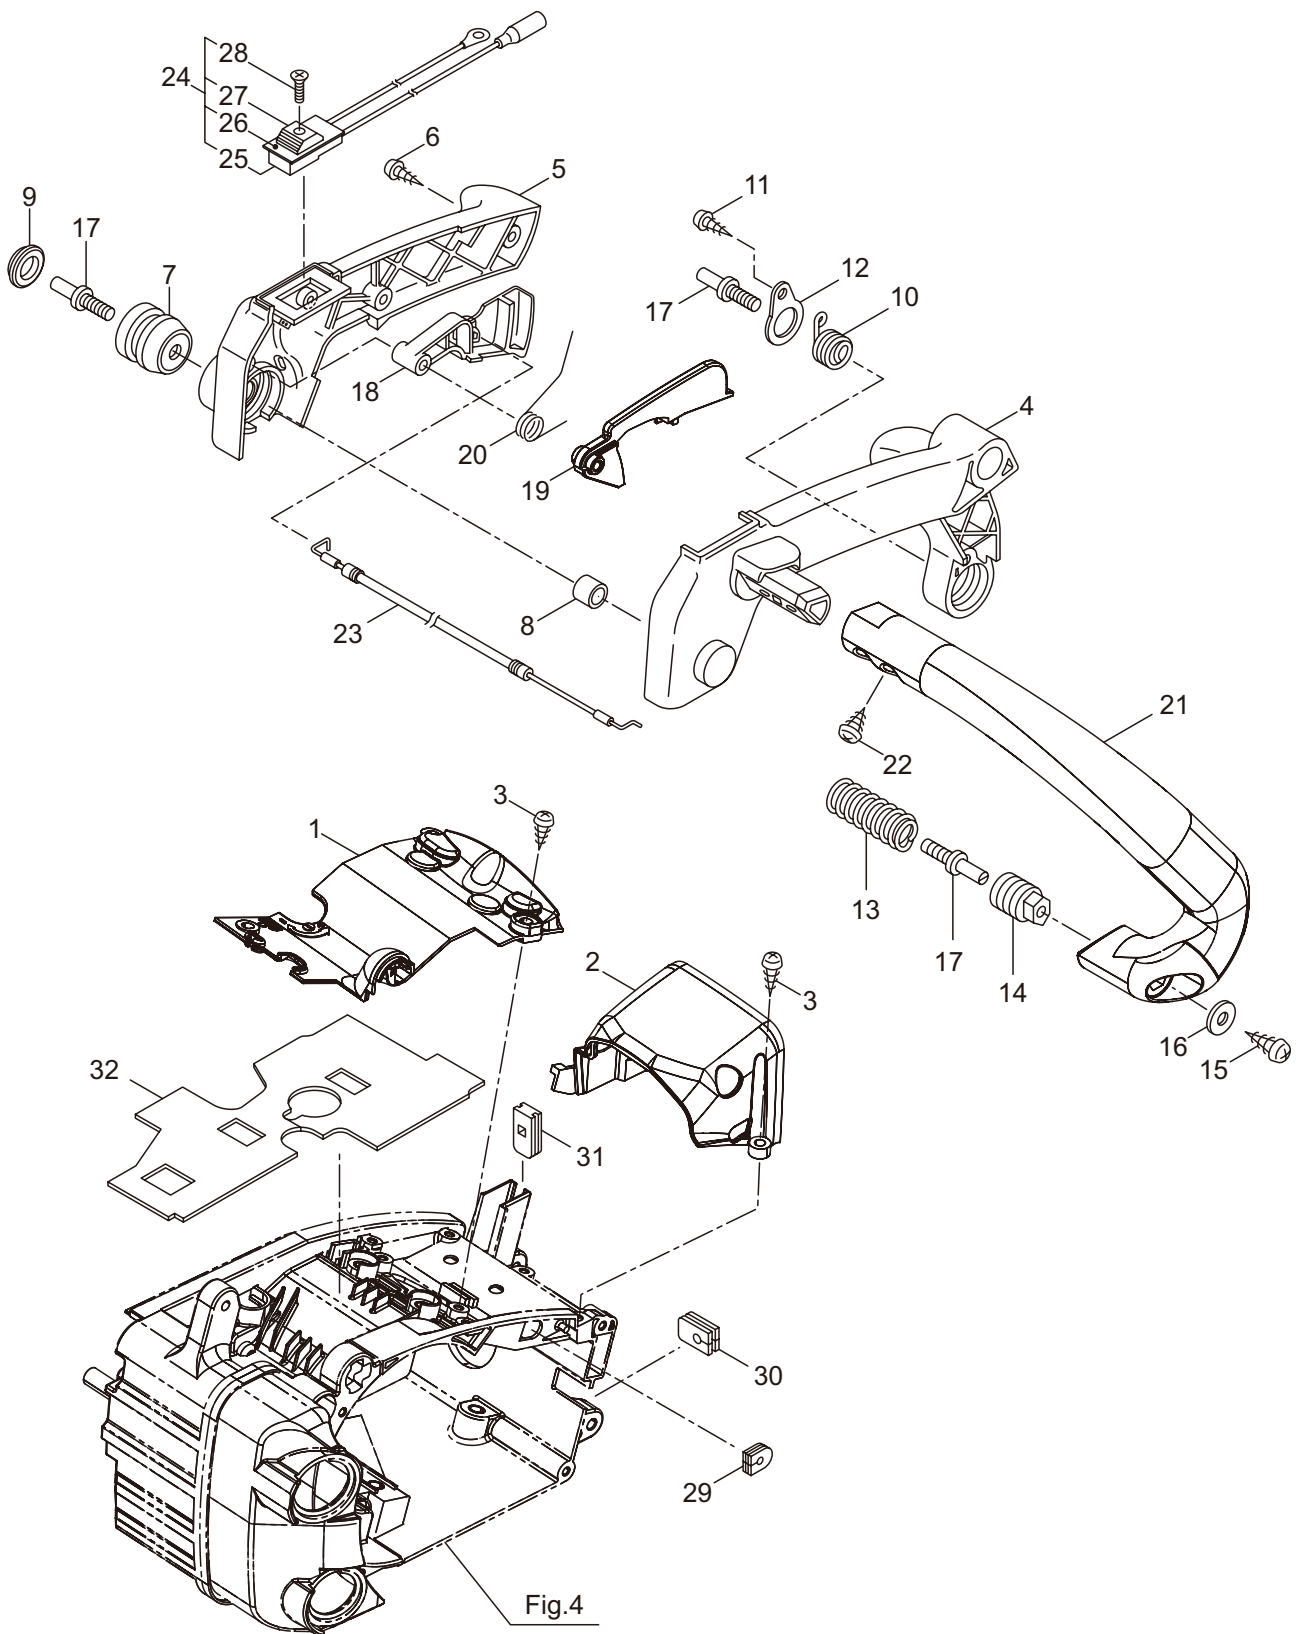

6. KJCV3101TS(10)
HANDLE

Ref. No.	Part No.	Part Name	Q'ty	Remarks
6-1	285547	Top Cover	1	
6-2	286072	Carburetor Cover	1	
6-3	285631	Screw	5	M4x16
6-4	285620	Top Handle Case	1	
6-5	285621	Top Handle Cover	1	
6-6	285635	Screw	3	M4x14
6-7	285582	Buffer	1	
6-8	285565	Pipe	1	
6-9	285473	Cap	1	
6-10	285592	Spring	1	
6-11	285644	Screw	1	M4x12
6-12	285645	Stay	1	
6-13	285593	Spring	1	
6-14	285604	Boss	1	
6-15	285636	Screw	1	M5x20
6-16	263743	Washer	1	5.7x15.8xt2
6-17	285474	Stopper Bolt	3	
6-18	286880	Throttle Lever	1	
6-19	286881	Safety Lever	1	
6-20	285594	Spring	1	
6-21	285619	Side Handle	1	
6-22	285634	Screw	2	M5x14
6-23	285558	Cable Comp.	1	
6-24	274427	Switch Ass'y	1	Incl.25-28
6-25	286225	Switch	1	
6-26	286226	Label	1	
6-27	287095	Knob	1	
6-28	282172	Screw	1	
6-29	287300	Grommet	1	
6-30	285549	Grommet	1	
6-31	285642	Grommet	1	
6-32	286002	Gasket	1