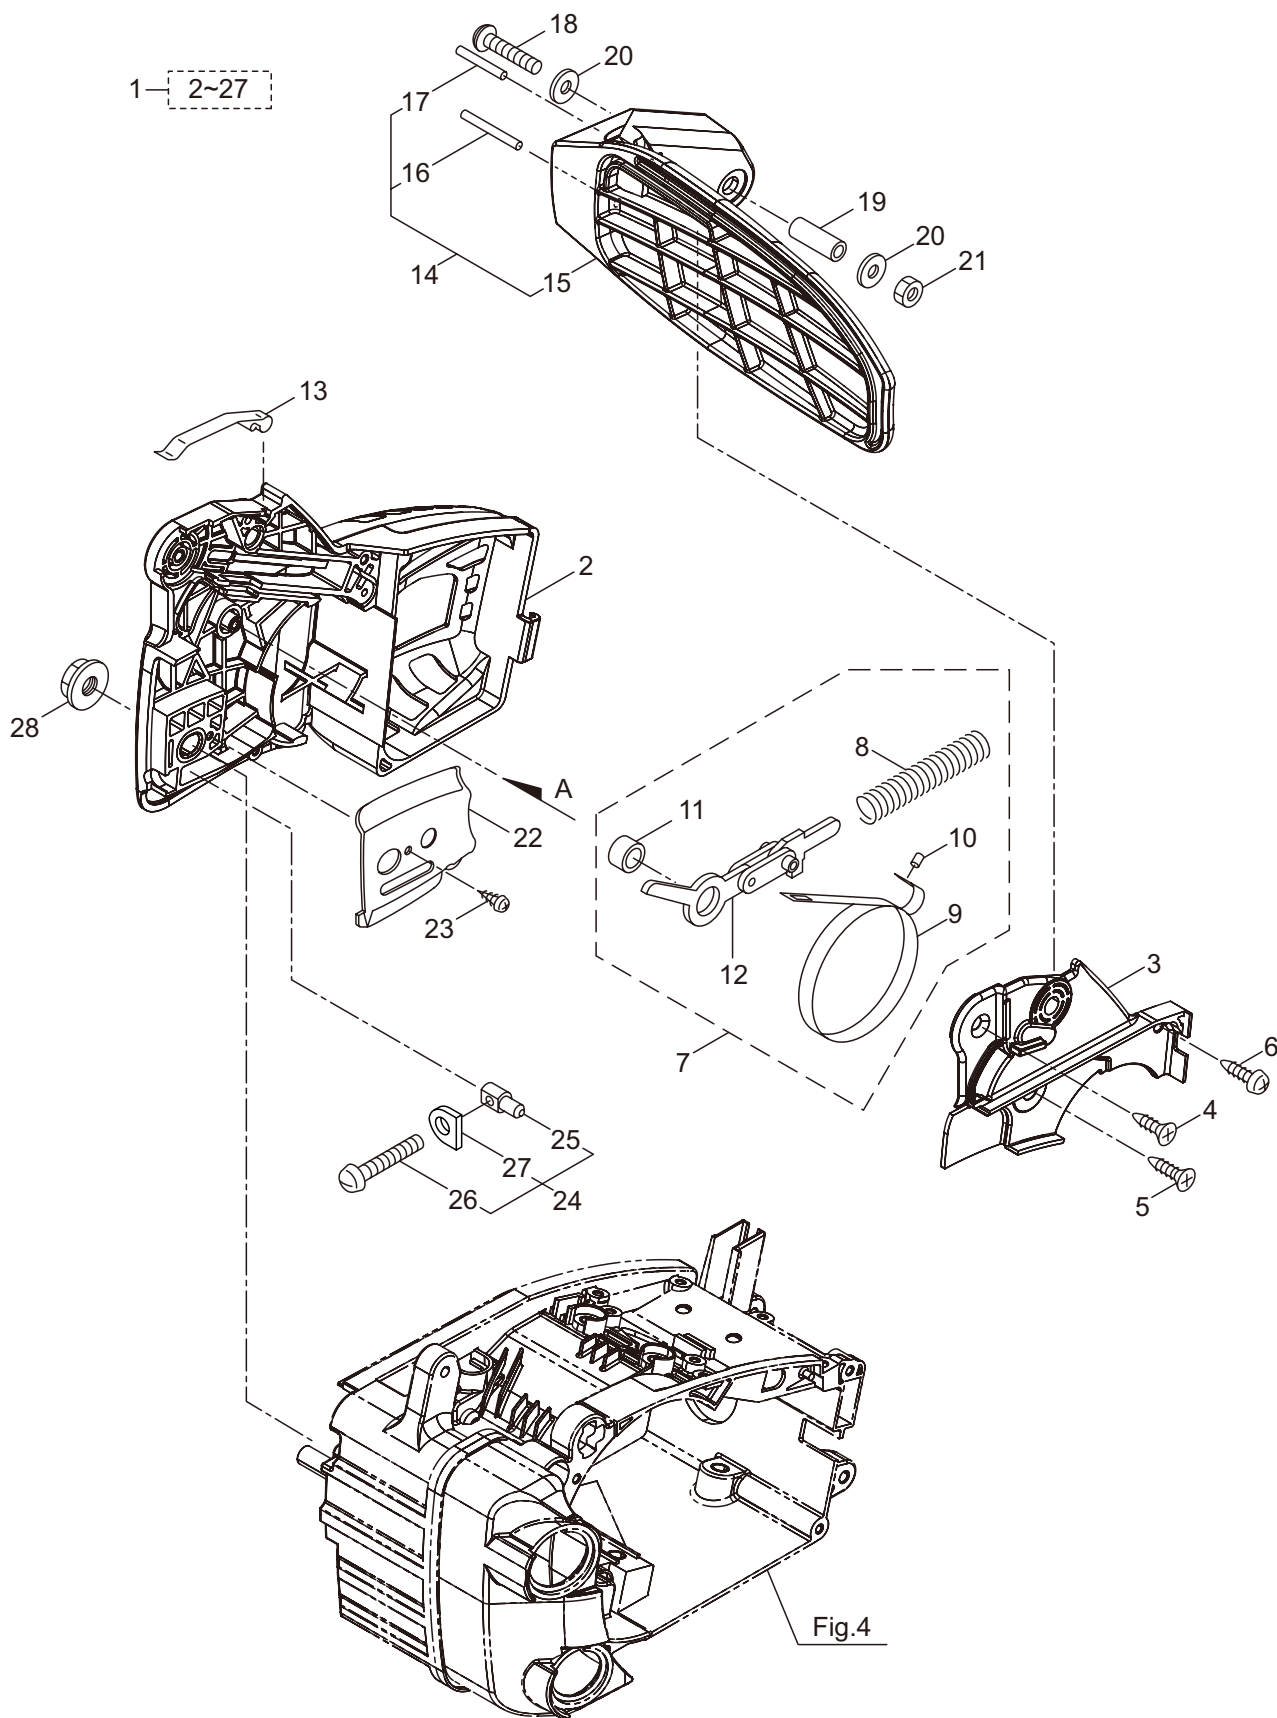

7. KJCV3101TS(10)
CHAIN CASE

Ref. No.	Part No.	Part Name	Q'ty	Remarks
7-1	274442	Chain Case Ass'y	1	Incl.2-27
7-2	287671	Chain Case	1	
7-3	286883	Side Cover	1	
7-4	285637	Screw	1	M5x12
7-5	285639	Screw	1	M4x14
7-6	285644	Screw	1	M4x12
7-7	286823	Brake Ass'y	1	Incl.8-12
7-8	285605	Spring	1	
7-9	285572	Band	1	
7-10	285560	Pin	1	3x9.8
7-11	285606	Collar	1	8.2x12x7.2L
7-12	285570	Lever Comp.	1	
7-13	285595	Return Spring	1	
7-14	288843	Front Guard Comp.	1	Incl.15-17
7-15	288815	Front Guard	1	
7-16	285563	Pin	1	3x29.8
7-17	286048	Pin	1	3x23.8L
7-18	285638	Screw	1	M5x30
7-19	285607	Collar	1	5.2x7.5x22.5L
7-20	286045	Washer	2	5.3x15x1.2
7-21	285640	Nut	1	M5x0.8
7-22	285532	Guide Plate R	1	
7-23	285627	Screw	2	M3x8
7-24	286060	Tensioner Ass'y	1	Incl.25-27
7-25	285564	Boss	1	
7-26	285471	Screw	1	M5x35
7-27	272943	Washer	1	
7-28	283041	Nut	1	M8