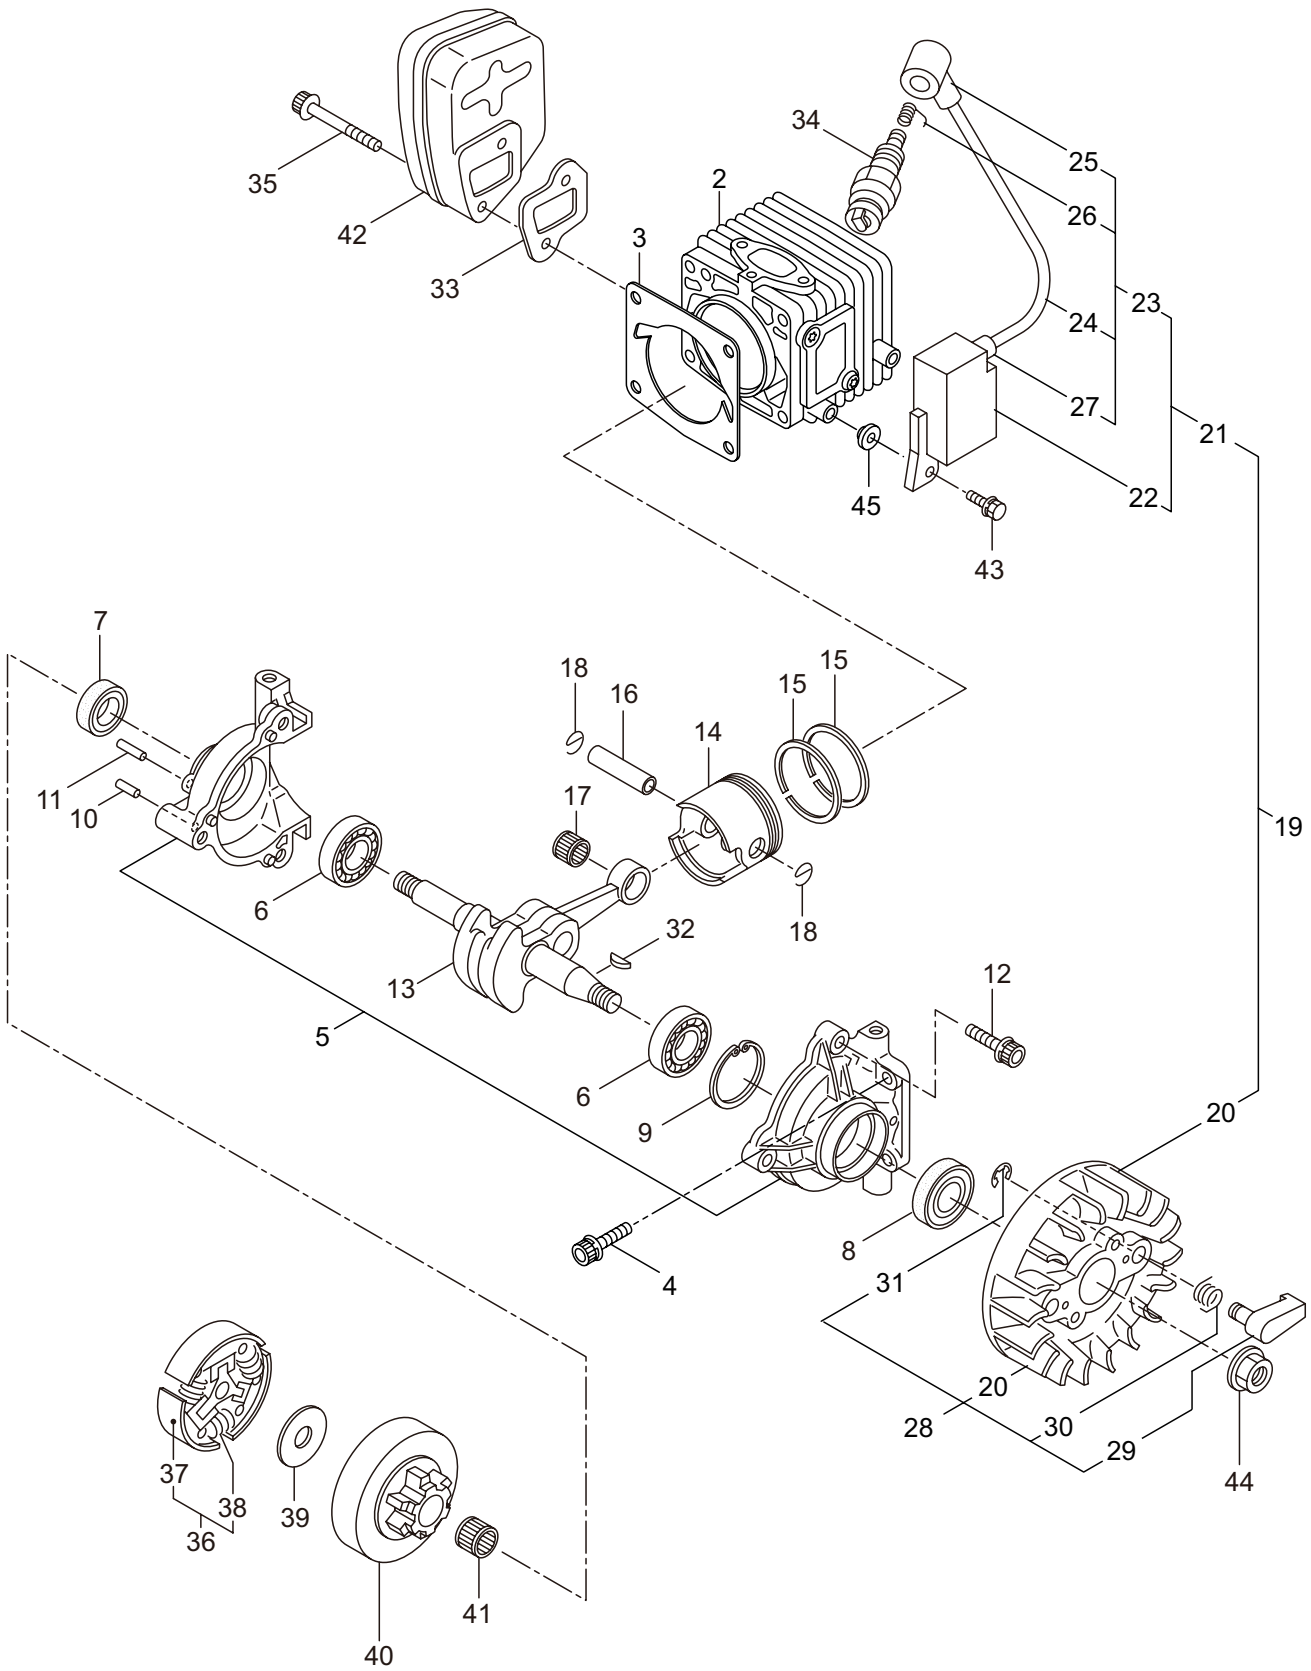

1. KJCV3101TS(10)
ENGINE

Ref. No.	Part No.	Part Name	Q'ty	Remarks
1-1	362836	KJCV3101TS(10)	1	
1-2	288931	Cylinder	1	
1-3	289341	Gasket	1	
1-4	261250	Cap Screw	4	M5x20
1-5	288846	Crankcase	1	
1-6	285521	Bearing	2	
1-7	285626	Oil Seal	1	
1-8	261492	Oil Seal	1	ISCD12287
1-9	055185	Snap Ring	1	#28
1-10	285560	Pin	1	3x9.8
1-11	285529	Pin	1	3x13.8
1-12	261232	Cap Screw	3	M5x20
1-13	285599	Crankshaft Comp.	1	
1-14	273265	Piston	1	
1-15	285590	Piston Ring	2	P111
1-16	285591	Piston Pin	1	8x31
1-17	261037	Bearing,Needle	1	KBK8x11x11.8x1
1-18	261576	Clip,Piston	2	
1-19	289489	Magneto Ass'y	1	Incl.20-27
1-20	285555	Magneto Rotor	1	
1-21	289548	Ignition Coil Ass'y	1	Incl.22-27
1-22	289650	Coil	1	
1-23	286096	Cord Ass'y	1	Incl.24-27
1-24	286097	Cord	1	
1-25	261074	Plug Boot	1	
1-26	261075	Connector	1	
1-27	261072	Cap	1	
1-28	288365	Rotor Ass'y	1	Incl.20,29-31
1-29	285553	Starter Pawl	2	
1-30	285552	Spring	2	
1-31	020299	E-Ring	2	#4
1-32	261076	Woodruff Key	1	3x10
1-33	285472	Gasket	1	
1-34	288264	Spark Plug	1	NGK BPMR8Y
1-35	264223	Cap Screw	2	M5x40
1-36	285535	Clutch Ass'y	1	Incl.37,38
1-37	285655	Clutch Shoe	3	
1-38	285656	Spring	3	
1-39	285537	Washer	1	8x26xt2
1-40	286238	Clutch Drum	1	
1-41	285624	Needle Bearing	1	10x13x13
1-42	288965	Muffler Ass'y	1	
1-43	281211	Cap Screw	2	M4x20
1-44	261417	Nut,Rotor	1	M8
1-45	289481	Spacer	2