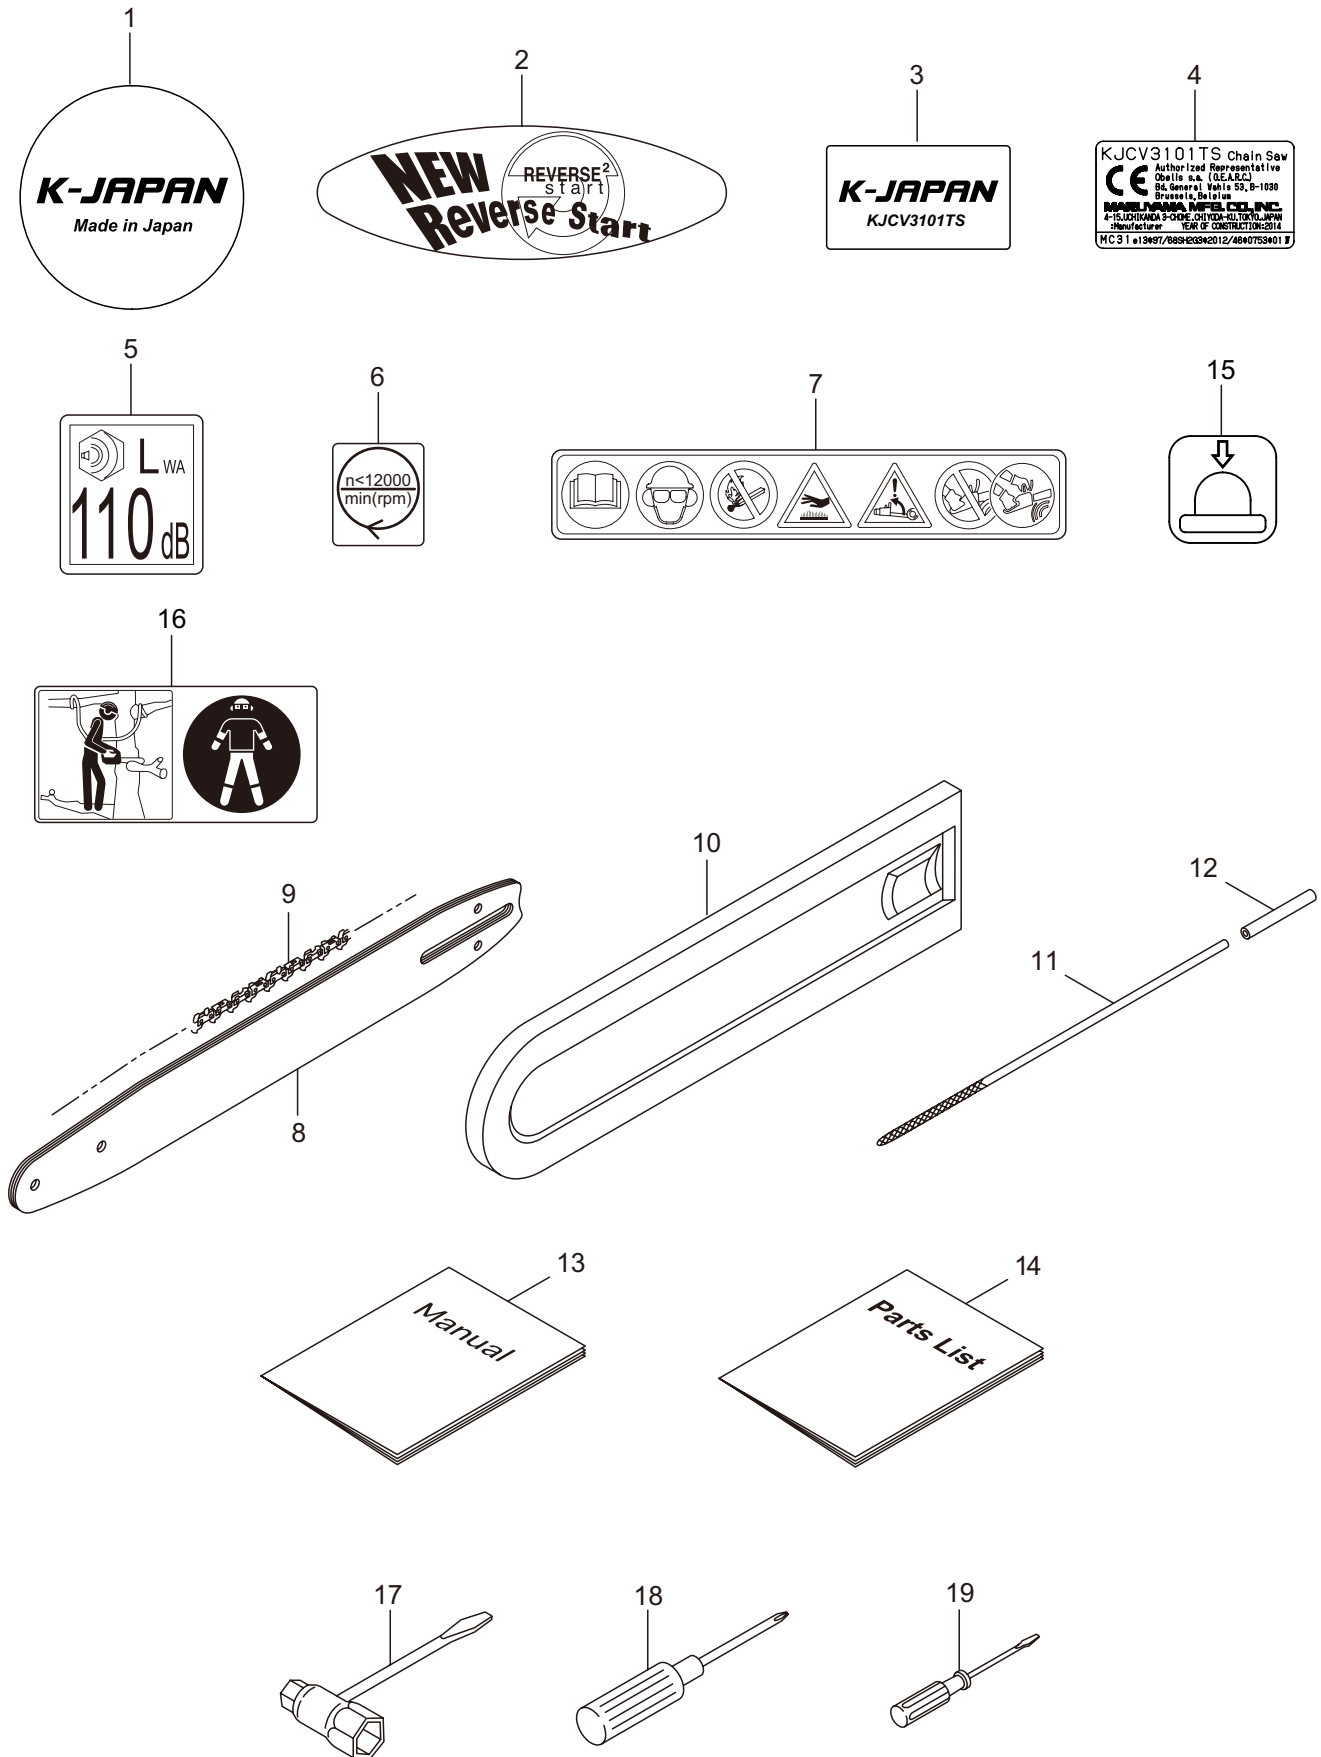

8. KJCV3101TS(10)
LABEL, ACCESSORIES

Ref. No.	Part No.	Part Name	Q'ty	Remarks
8-1	274308	Label	1	K-JAPAN
8-2	289581	Label	1	REVERSE2
8-3	274305	Label	1	KJCV3101TS
8-4	274310	Label	1	
8-5	273036	Label	1	110 dB
8-6	287616	Label	1	
8-7	287161	Label	1	
8-8	289629	Guide Bar	1	
8-9	289536	Chain	1	
8-10	289632	Chain Cover	1	
8-11	285729	File	1	
8-12	285730	File Grip	1	
8-13	274430	Instruction Manual	1	KJCV3101TS
8-14	523798	Parts List	1	KJCV3101TS(10)
8-15	272020	Label	1	
8-16	287653	Label	1	
8-17	288652	Combi Box Spanner	1	13x19 L=190
8-18	285732	Screwdriver	1	
8-19	286865	Screwdriver	1