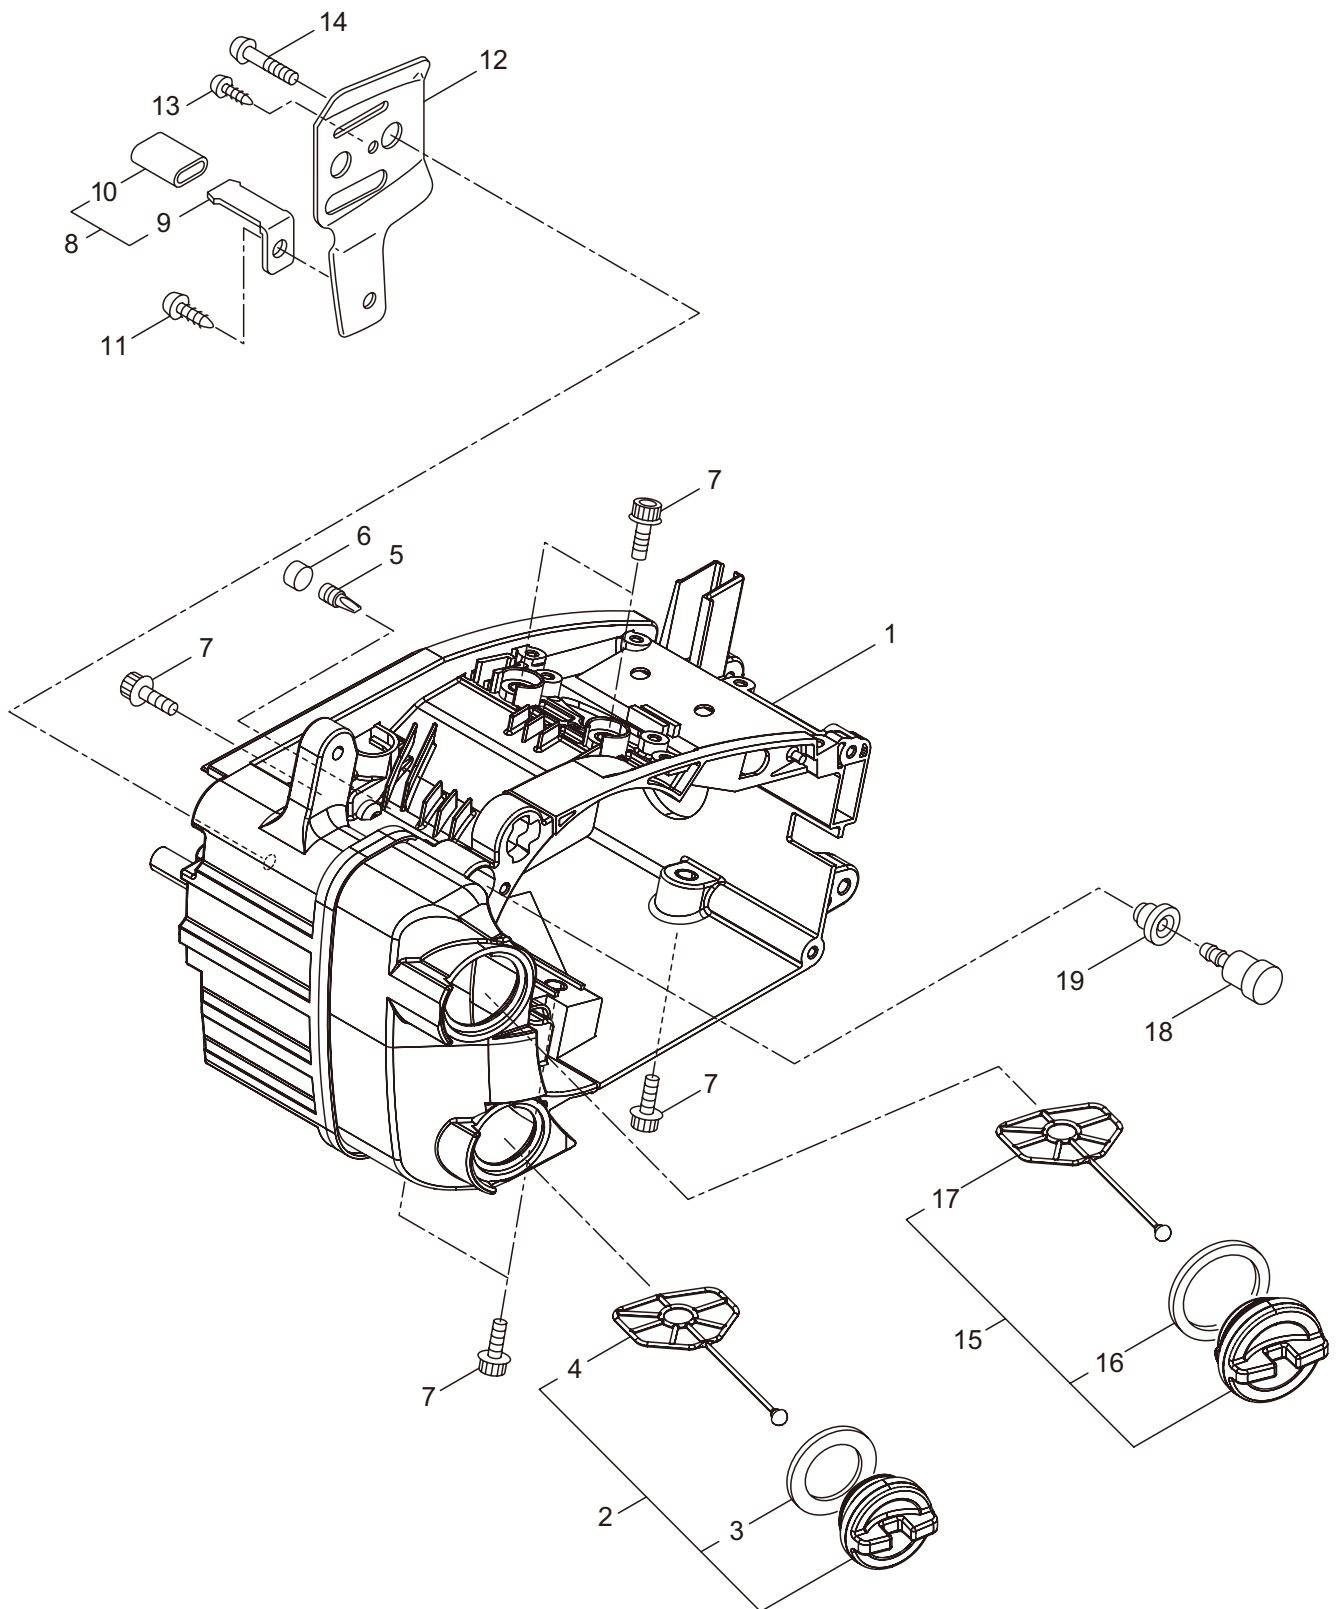

4. KJCV3101TS(10) ENGINE CASE

Ref. No.	Part No.	Part Name	Q'ty	Remarks
4-1	285694	Engine Case Ass'y	1	
4-2	285501	Oil Cap Ass'y	1	Incl.3,4
4-3	285503	Packing	1	
4-4	285504	Holder	1	
4-5	285574	Breather	1	
4-6	285526	Element	1	
4-7	285632	Bolt	6	M5x16
4-8	286803	Chain Catcher Ass'y	1	Incl.9,10
4-9	285583	Chain Catcher	1	
4-10	285585	Tube	1	7x10.5x18L
4-11	285634	Screw	1	M5x14
4-12	285531	Guide Plate L	1	
4-13	285627	Screw	1	M3x8
4-14	286804	Screw	1	M5x20x8
4-15	287084	Fuel Cap Ass'y	1	Incl.16,17
4-16	286063	Packing	1	
4-17	285504	Holder	1	
4-18	285832	Breather Ass'y	1	
4-19	285573	Breather Grommet	1